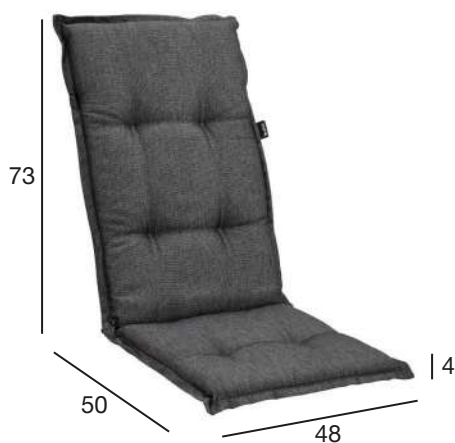

SEAT CUSHION
ADJUSTABLE CHAIR

3392-880