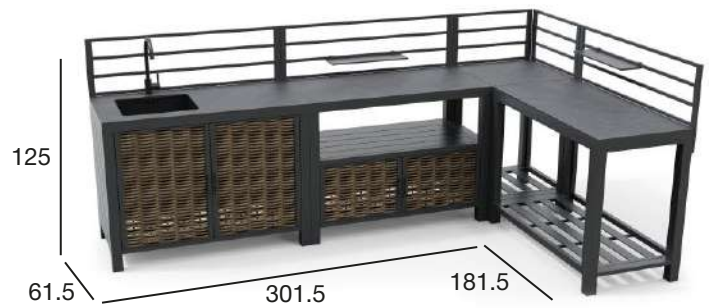

TEAK, ALUMINUM

DIRECT KITCHEN
4950-4940

CORNER KITCHEN
4950-4941

ARTIFICIAL RATTAN, ALUMINUM

DIRECT KITCHEN
4951-4953

CORNER KITCHEN
4940-4949

CIRCUS COLLECTION

CIRCUS COLLECTION