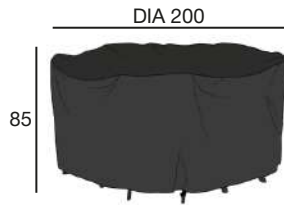

COVER
DINING GROUP
1020-8