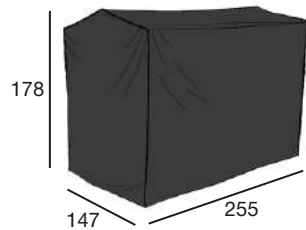

COVER
SOFA
1013-8

COVER
DINING GROUP
1024-8

COVER
FURNITURE
1023-8

COVER
DECKCHAIR
1250-8

COVER
SOFA
1251-8

COVER
SWING MALMO
1046-8

COVER
ARMCHAIR
1247-8

Name	Page
Amal	1-5
Andy	6-15
Avesta	16-22
Boden	23-27
Bellac	28-32
Circus	33-36
Flen	37-41
Lerum	42-45
Lund	46-54
Lycka	55-60
Lyon	61-64
Malmo	65-72
Malmo swing	73-81
Marine	82-84
Neapel	85-88
Nora	89-94
Orebro	95-99
Sater	100-102
Skara	103-106
Solna	107-115
Stockholm	116-122
Timra	123-126
Trelleborg	127-130
Tumba	131-136
Turin	137-145
Varallo	146-149
Visby	150-152
Florina	153
Cover	154