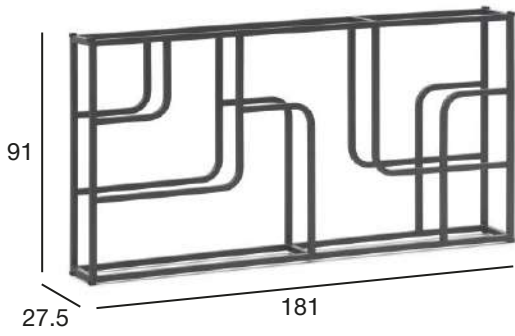

SKARA COLLECTION

Rectangular Anthracite Frame