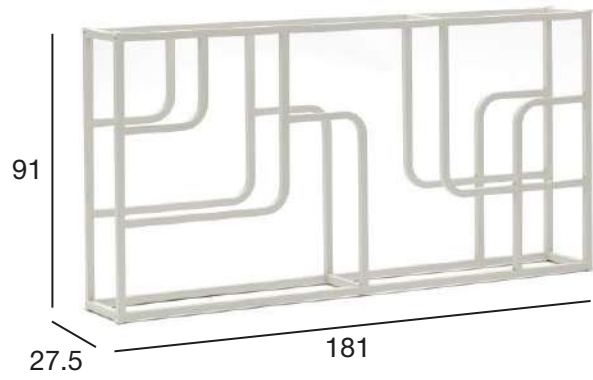

RECTANGULAR WHITE FRAME
0220-50