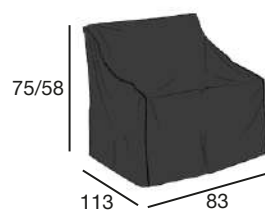

COVER
SOFA
1013-8

COVER
DINING GROUP
1024-8

COVER
FURNITURE
1023-8

COVER
DECKCHAIR
1250-8

COVER
SOFA
1251-8

COVER
SWING MALMO
1046-8

COVER
ARMCHAIR
1247-8

Name	Page
Amal	1-5
Andy	6-15
Avesta	16-22
Boden	23-27
Bellac	28-32
Circus	33-36
Flen	37-41
Lerum	42-45
Lund	46-54
Lycka	55-60
Lyon	61-64
Malmo	65-72
Malmo swing	73-81
Marine	82-84
Neapel	85-88
Nora	89-94
Orebro	95-99
Sater	100-102
Skara	103-106
Solna	107-115
Stockholm	116-122
Timra	123-126
Trelleborg	127-130
Tumba	131-136
Turin	137-145
Varallo	146-149
Visby	150-152
Florina	153
Cover	154