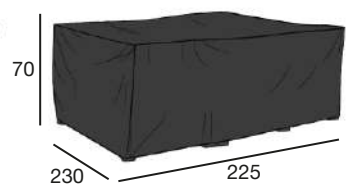

COVER
DECKCHAIR
1250-8