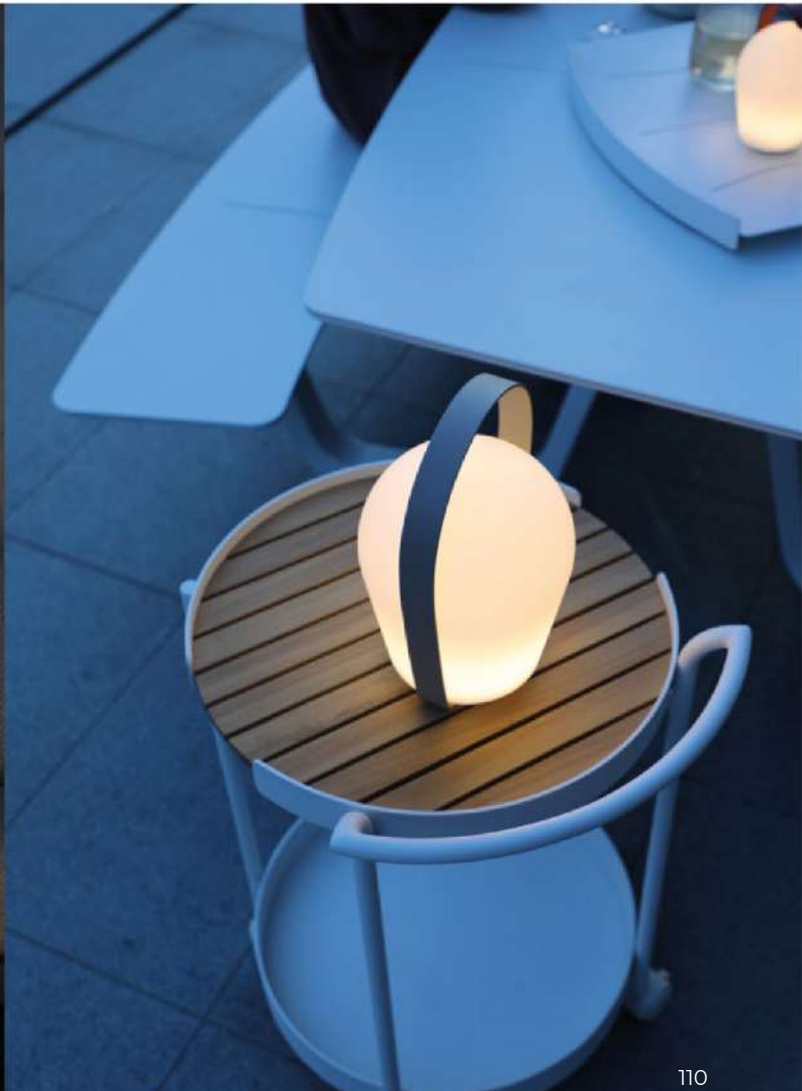

SOLNA COLLECTION