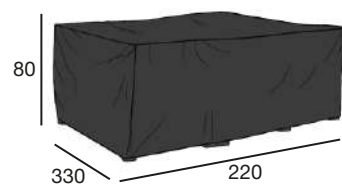

COVER
PARASOL VARALLO
1044-8

COVER
DINING GROUP
1020-8

COVER
DECKCHAIR
1031-8

COVER
DECKCHAIR
1032-8

COVER
SOFA
1248-8

COVER
DINING GROUP
1249-8

COVER
FURNITURE
1233-8

COVER
DECKCHAIR
1227-8