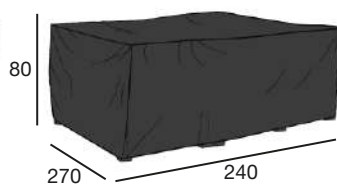

COVER
DINING GROUP
1024-8