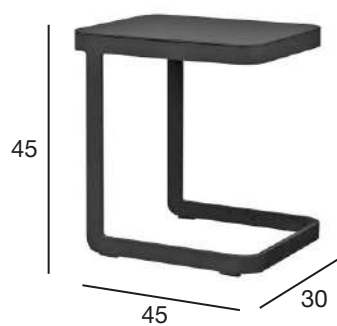

VISBY COLLECTION

SIDE TABLE

0079-72