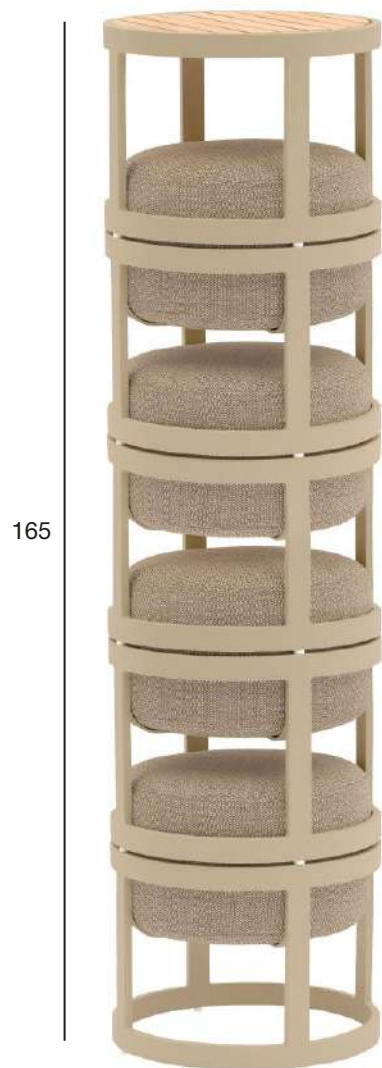

DIA 120

DINING TABLE / ROUND

0142-72-8

TRELLEBORG COLLECTION

TRELLEBORG COLLECTION

The Bloom Trolley is fully knock down and consists of 5 pieces. The frame can easily be assembled and the Bloom serving tray is simply positioned on top.

TRELLEBORG COLLECTION

TRELLEBORG COLLECTION

BLOOM TROLLEY

0186-72

TUMBA COLLECTION

TUMBA COLLECTION

DIA 42

165