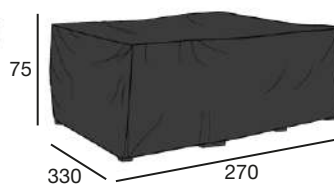

COVER
FURNITURE
1023-8