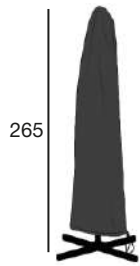

3392-385

SEAT CUSHION
ADJUSTABLE CHAIR

3392-880

SEAT CUSHION
DECKCHAIR

3395-880

SEAT CUSHION
ARMCHAIR

3398-385

COVER