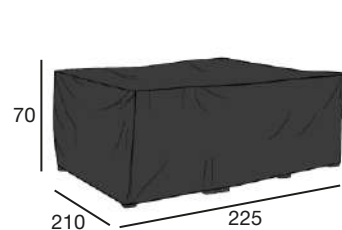

COVER
SOFA
1013-8

COVER
DINING GROUP
1024-8

COVER
FURNITURE
1023-8

COVER
DECKCHAIR
1250-8

COVER
SOFA
1251-8

COVER
SWING MALMO
1046-8

COVER
ARMCHAIR
1247-8

Name	Page
Amal	1-5
Andy	6-15
Avesta	16-22
Boden	23-27
Bellac	28-32
Circus	33-36
Flen	37-41
Lerum	42-45
Lund	46-54
Lycka	55-60
Lyon	61-64
Malmo	65-72
Malmo swing	73-81
Marine	82-84
Neapel	85-88
Nora	89-94
Orebro	95-99
Sater	100-102
Skara	103-106
Solna	107-115
Stockholm	116-122
Timra	123-126
Trelleborg	127-130
Tumba	131-136
Turin	137-145
Varallo	146-149
Visby	150-152
Florina	153
Cover	154